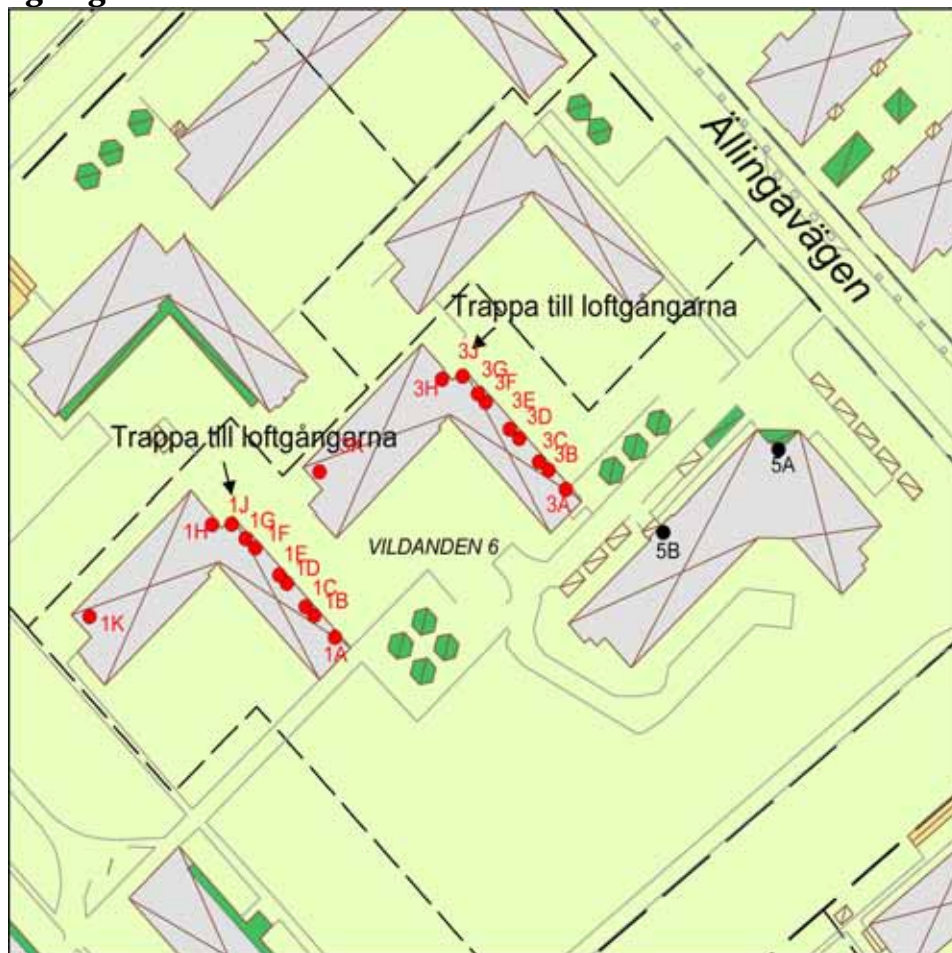

Karta Ällingavägen 5 och 3